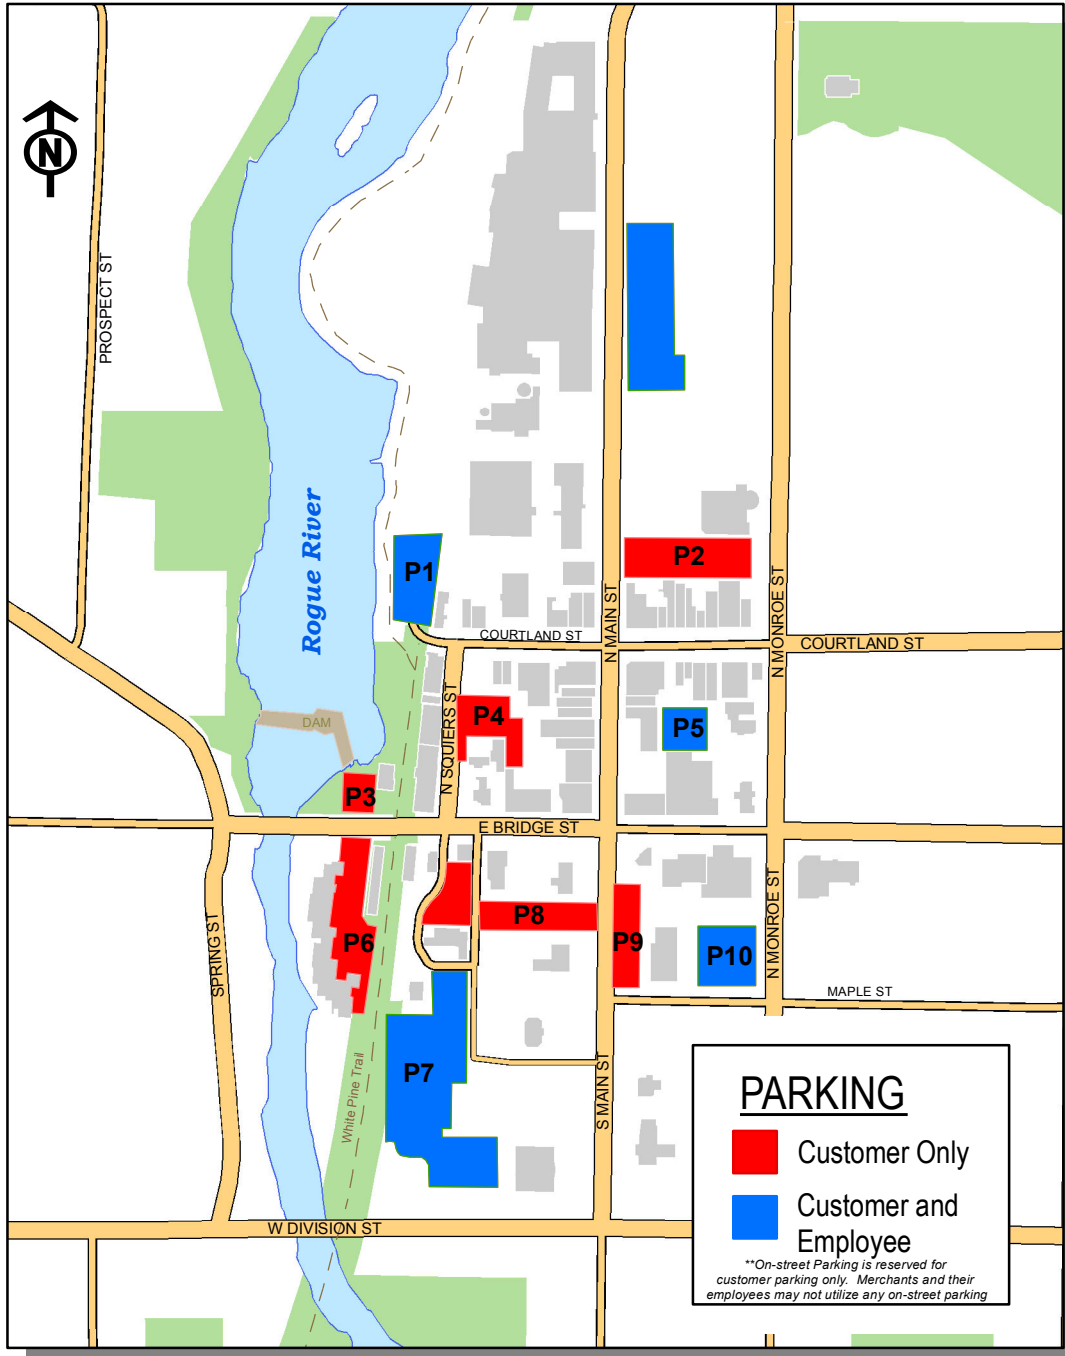

Downtown Rockford Parking Directory

Lot	Name	Location
P1	Garden Park	35 Courtland
P2	Courtland	114 N. Main
P3	Overlook Park	9 E. Bridge
P4	Welcome Center	8 N. Squires
P5	Monroe	13 N. Monroe
P6	Promenade	0 E. Bridge
P7	South Squires	51 S. Squires
P8	Main Street West	11 S. Main
P9	Main Street East	12 S. Main
P10	City Hall	7 S. Monroe